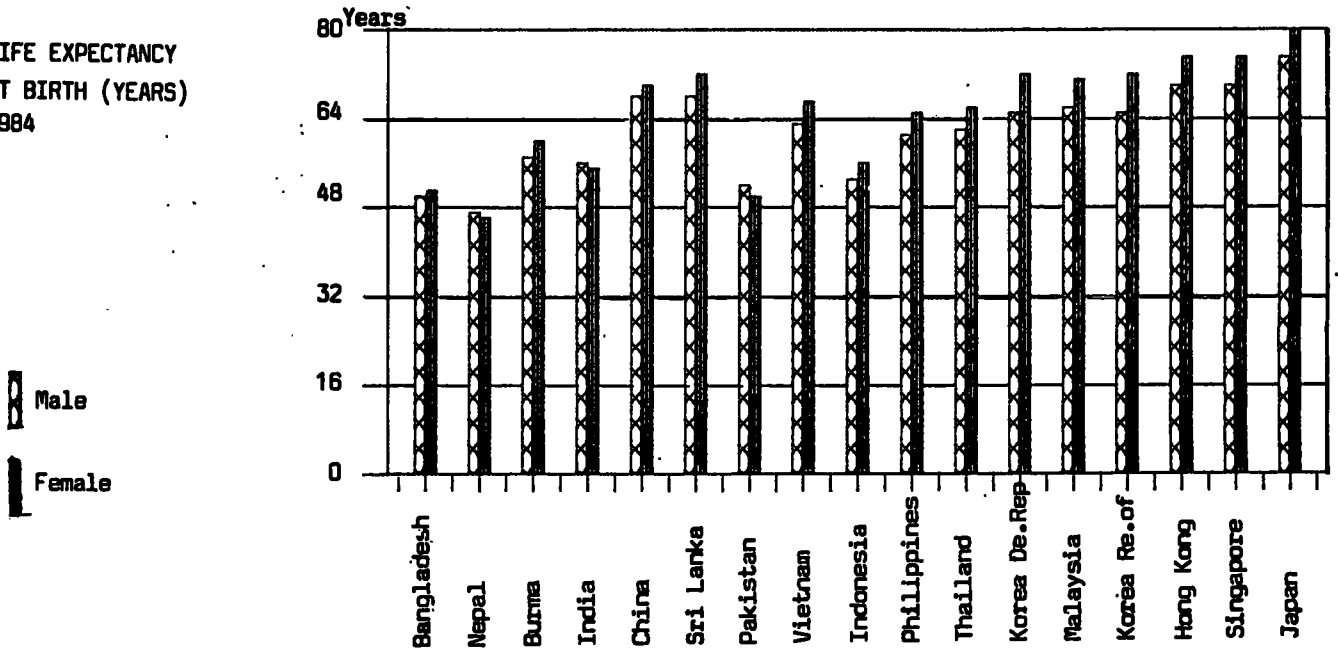

# ASIAN DEVELOPMENT INDICATORS

GNP PER CAPITA \$ 1984

AVERAGE ANNUAL GROWTH OF POPULATION (%) 1973 - 1974

LIFE EXPECTANCY AT BIRTH (YEARS) 1984

DEATH RATES (AGED 1-4) 1984 (per '000)