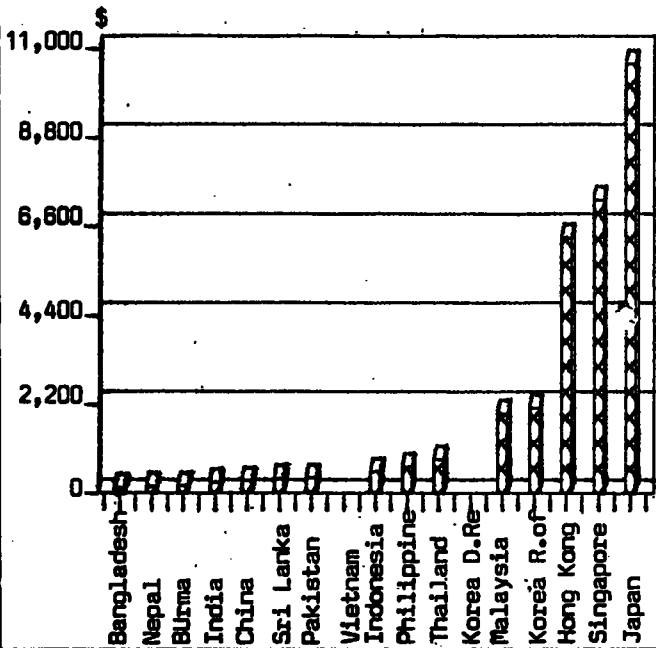

# ASIAN DEVELOPMENT INDICATORS

GNP PER CAPITA \$ 1984

AVERAGE ANNUAL GROWTH OF POPULATION (%) 1973 - 1974

LIFE EXPECTANCY AT BIRTH (YEARS) 1984

DEATH RATES (AGED 1-4) 1984 (per '000)