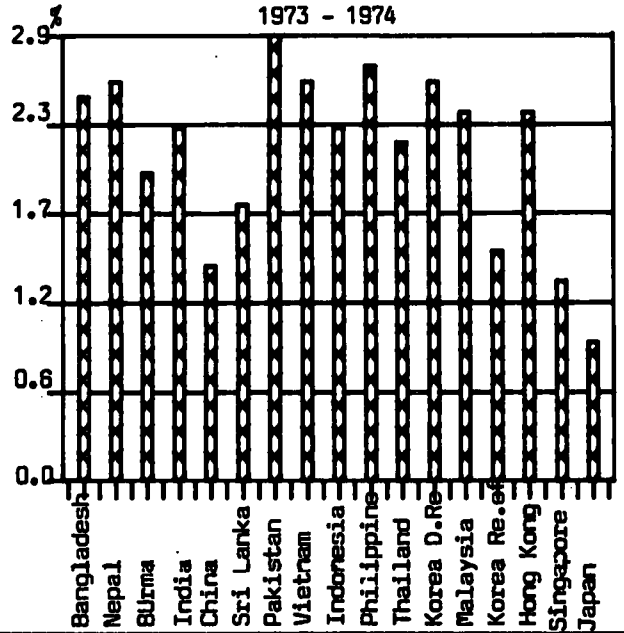

# ASIAN DEVELOPMENT INDICATORS

GNP PER CAPITA \$ 1984

AVERAGE ANNUAL GROWTH OF POPULATION (%) 1973 - 1974

LIFE EXPECTANCY AT BIRTH (YEARS) 1984

DEATH RATES (AGED 1-4) 1984 (per '000)